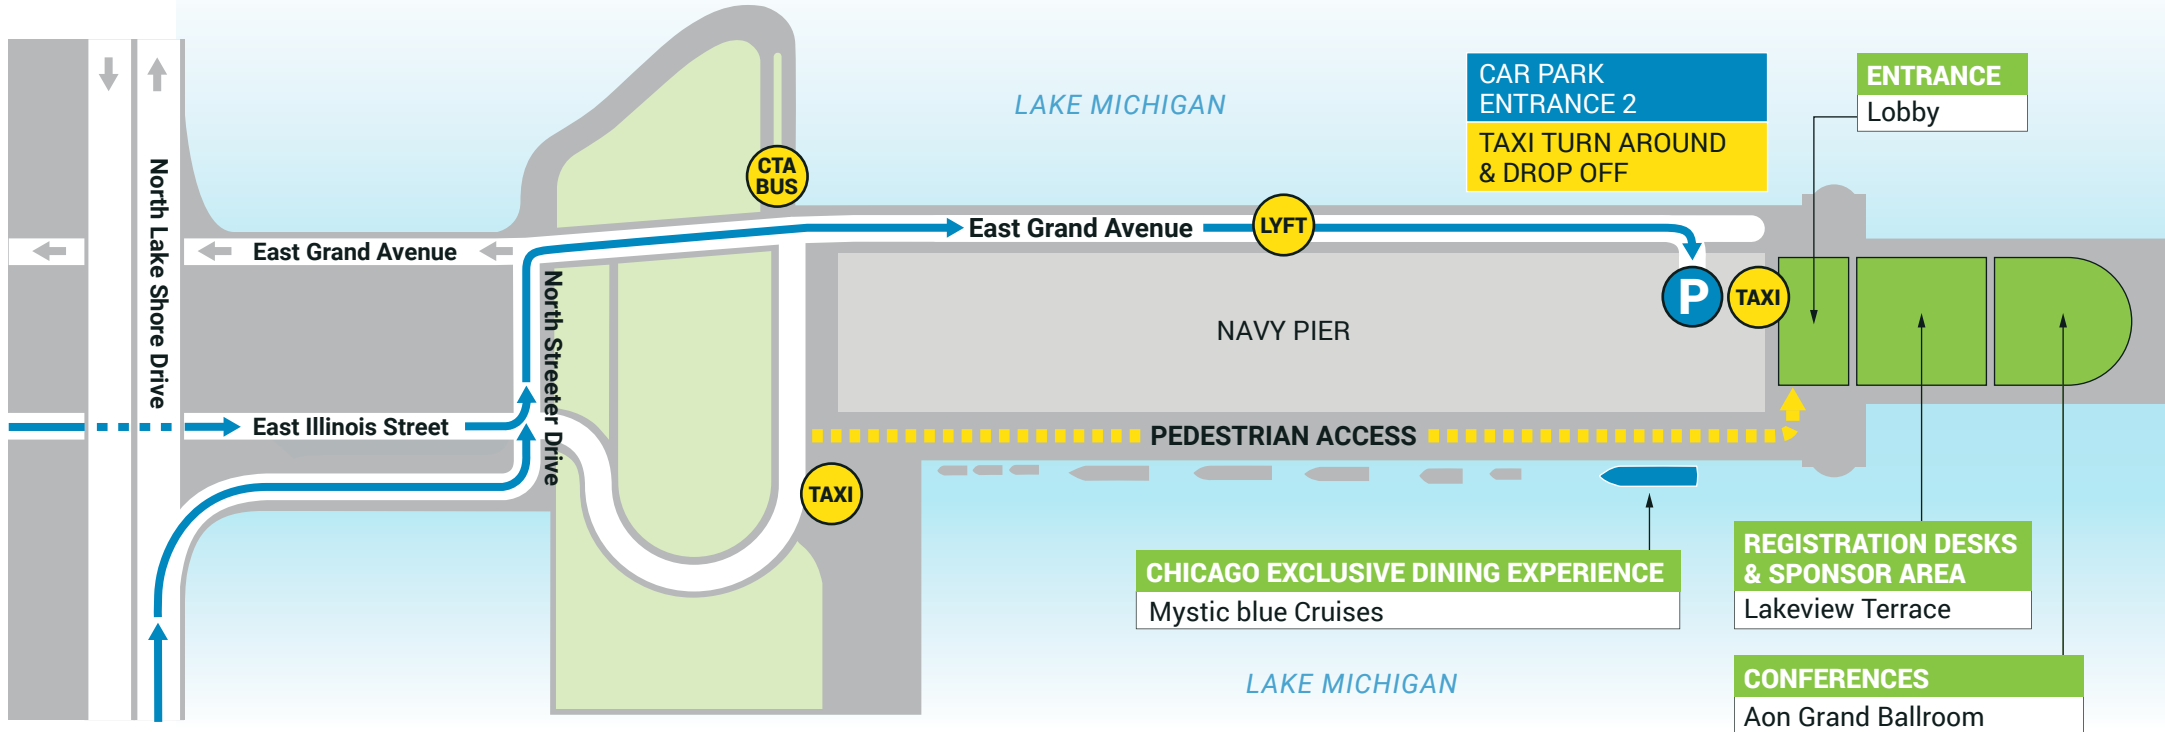

## DRIVING DIRECTIONS

**From the north,** take Lake Shore Drive (US 41) to the Grand Avenue exit and follow signs to Navy Pier.

**From the northwest,** take the Kennedy Expressway (I-90/94) to the Ohio Street Exit, head east on Ohio to Wells, head south on Wells to Illinois Street, then proceed east to Navy Pier. A secondary route is to take the Kennedy Expressway (I-90/94) to the Ohio Street exit, head east on Ohio to Columbus/Fairbanks, then go south on Columbus/Fairbanks to Illinois, and proceed east on Illinois to Navy Pier.

**From the west,** take the Eisenhower Express (I-290) to Columbus Drive, north to Illinois Street and proceed east to Navy Pier.

**From the southwest,** take the Stevenson Expressway (I-55) to Lake Shore Drive (US 41) north to Illinois Street exit and turn right (east) at Grand Avenue to Navy Pier Parking.

**From the south,** take the Dan Ryan Expressway (I-90/94) east to the Stevenson Expressway (I-55) to Lake Shore Drive (US 41) north to Illinois Street exit and turn right (east) at Grand Avenue to Navy Pier Parking.

**From the southeast,** take Lake Shore Drive (US 41) north to Illinois Street exit.